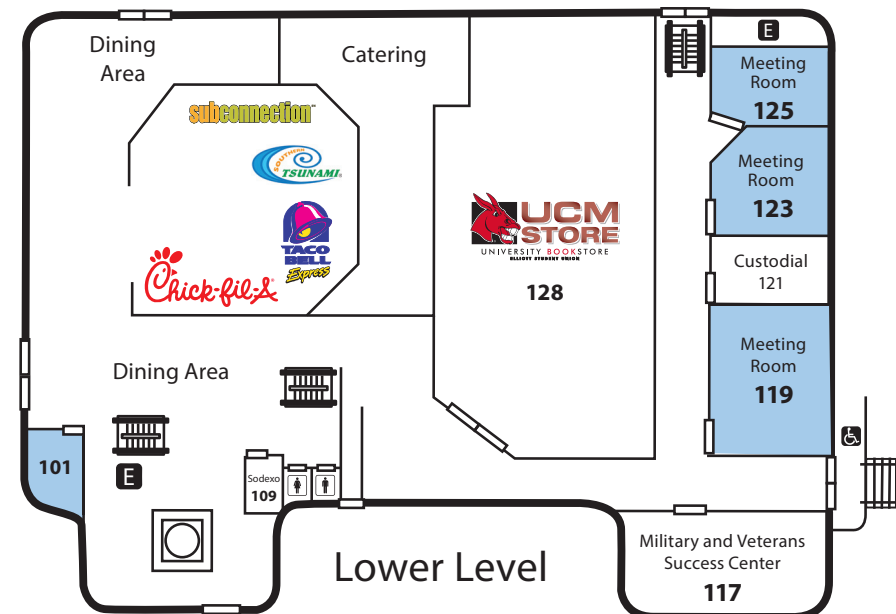

ELLIOTT STUDENT UNION

Upper Level

Main Level

Lower Level

Facility Capacity Highlight

Rms:	Auditorium	Round Tables	Banquet 8' Table/Chairs
236	175	80	96
238	150	64	72
240	450	200	312
All 3 Ballrooms	800	360	544
237A	120	64	72
237B	150	80	88
237 A&B	270	160	168
235	80	48	48
Other Meeting Spaces			