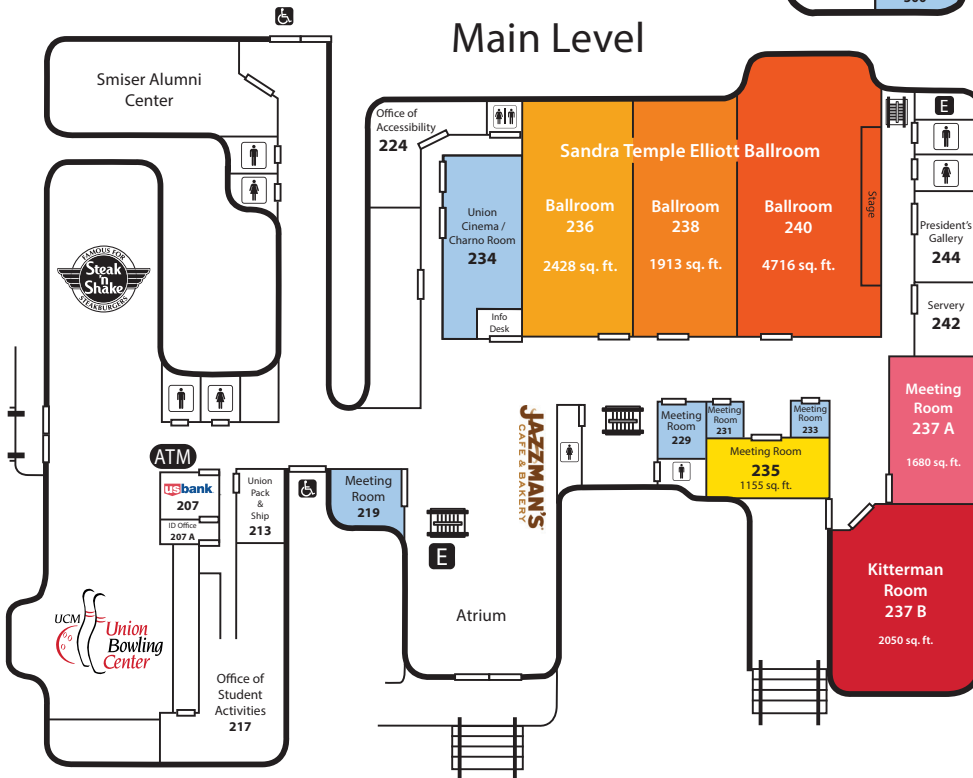

ELLIOTT STUDENT UNION

Upper Level

Main Level

Lower Level

Facility Capacity Highlight

Rms:	Auditorium	Round Tables	Banquet 8' Table/Chairs
236	175	80	96
238	150	64	72
240	450	200	312
All 3 Ballrooms	800	360	544
237A	120	64	72
237B	150	80	88
237 A&B	270	160	168
235	80	48	48
Other Meeting Spaces			