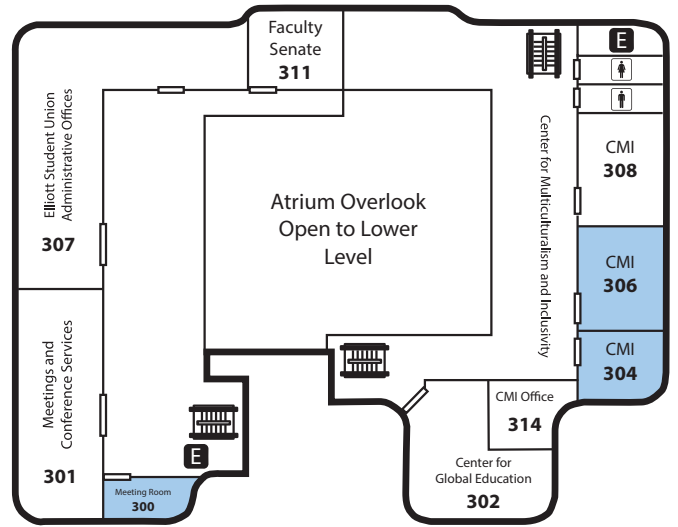

ELLIOTT STUDENT UNION

Upper Level

Main Level

Lower Level

Facility Capacity Highlight

Rms:	Auditorium	Round Tables	Banquet 8' Table/Chairs
236	175	80	96
238	150	64	72
240	450	200	312
All 3 Ballrooms	800	360	544
237A	120	64	72
237B	150	80	88
237 A&B	270	160	168
235	80	48	48
Other Meeting Spaces			

UNIVERSITY OF
CENTRAL MISSOURI
LEARNING TO A GREATER DEGREE